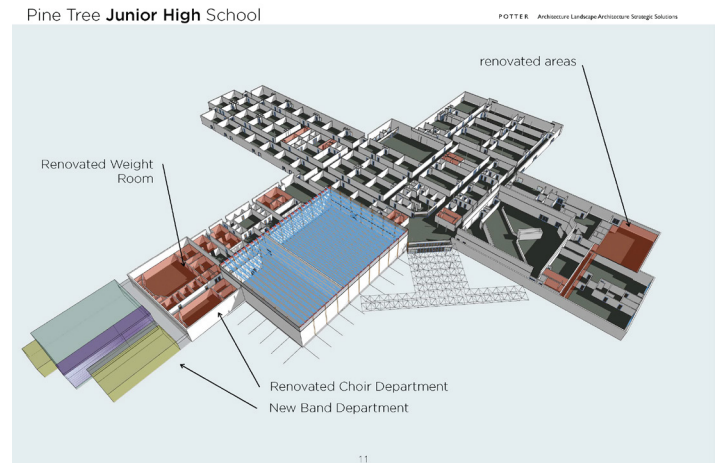

## Pine Tree Junior High School

In addition to additional space, this campus seeks renovations to the interior:

- Roof replacement
- Replace the translucent panels
- Widen and brighten 'east' corridor
- If possible, repaint space frame
- Brighten lobby spaces with color
- Relocate Weight Room to Athletics, renovate existing space
- Renovation of toilets and Locker Room shower/toilet areas