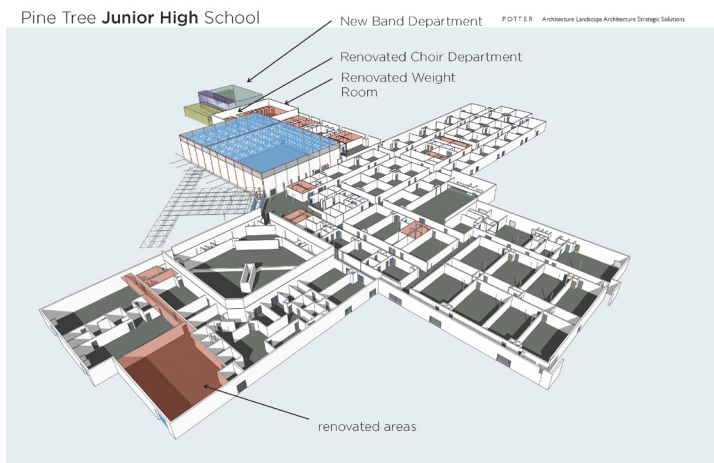

## Pine Tree Junior High School

In addition to additional space, this campus seeks renovations to the interior:

- Roof replacement
- Replace the translucent panels
- Widen and brighten 'east' corridor
- If possible, repaint space frame
- Brighten lobby spaces with color
- Relocate Weight Room to Athletics, renovate existing space
- Renovation of toilets and Locker Room shower/toilet areas